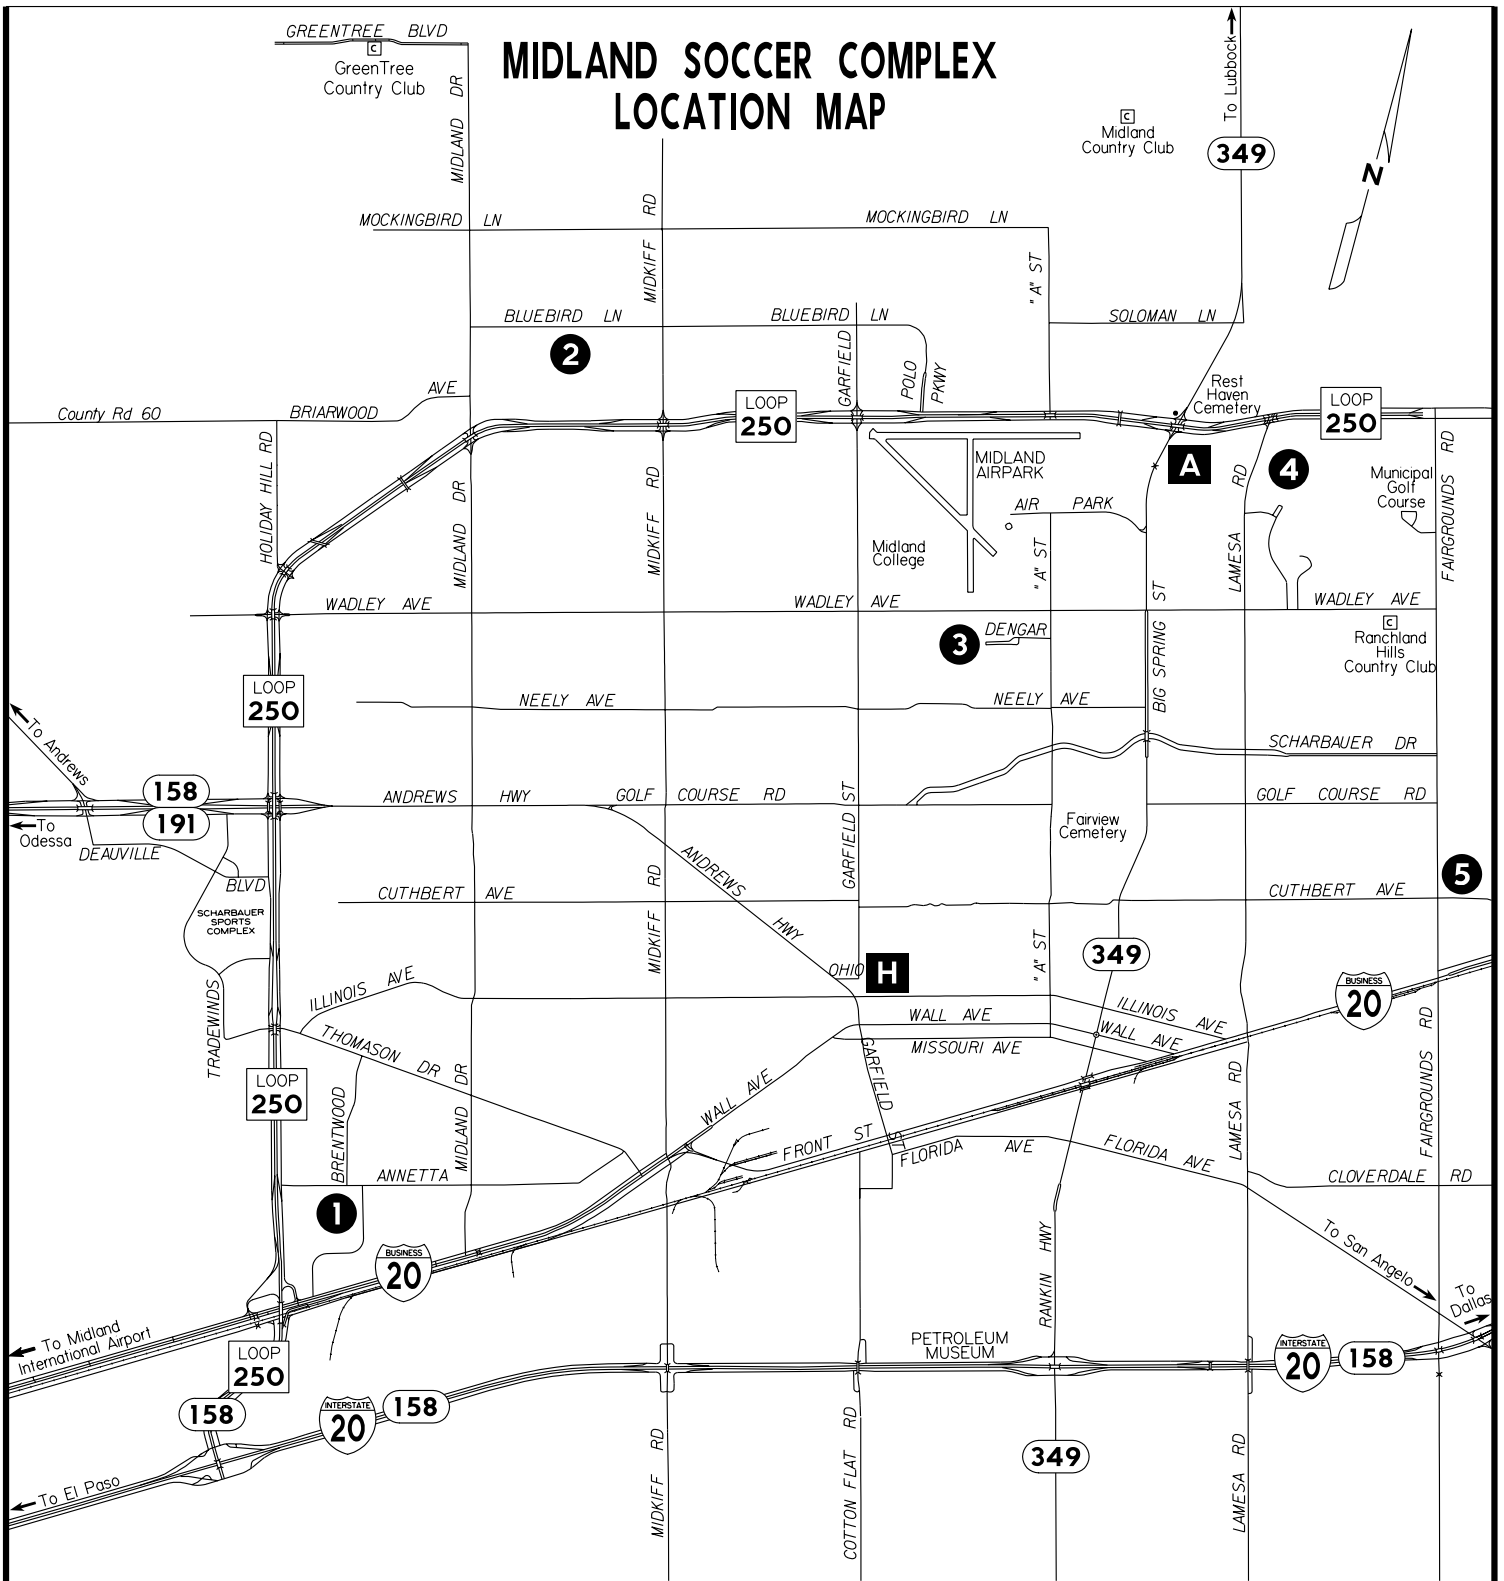

MIDLAND SOCCER COMPLEX LOCATION MAP

- 1** BEAL
- 2** BUTLER
- 3** WINDLANDS
- 4** HOGAN
- 5** REYES/MASHBURN

A **MIDLAND SOCCER ASSOCIATION**
 4400 N Big Spring Street, Suite C-41
 Midland, TX 79705
 432-684-5425

H **MIDLAND MEMORIAL HOSPITAL**
 2200 W Illinois Ave
 Midland, TX 79701
 432-685-1111